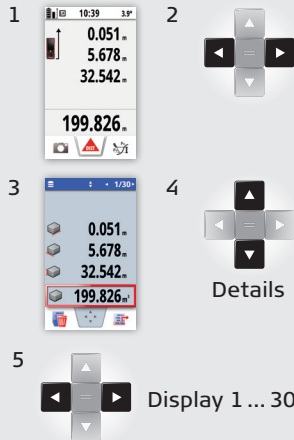

(Navigate) Functions

Reference/settings

Memory

More results

Pointfinder

Take photo

Take screen shot

www.disto.com/manuals

User Manual:

Laser class 2 in acc. with IEC 60825-1

SAP. No. 799 095b

? Helpfunctions