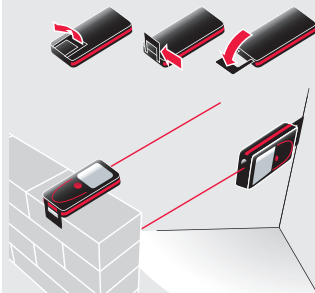

Endpiece

Overview

1. Status Bar/Level
2. Reference
3. Active Function
4. Main Line (Result)
5. Selection keys linked to the symbol above
6. ON/DIST
7. Pointfinder (viewscreen)
8. Function Screen
9. Navigation
10. Clear/Off
11. Add/Subtract

Unlock keypad

1 2 Within 2 sec.