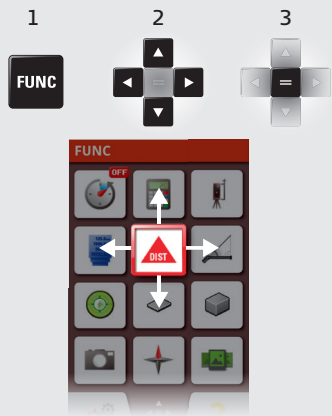

## Overview

- Status Bar/Level
- Reference
- Active Function
- Main Line (Result)
- Selection keys linked to the symbol above
- ON/DIST
- Pointfinder (viewscreen)
- Function Screen
- Navigation
- Clear/Off
- Add/Subtract

## Quick Start

Leica DISTO™ D810 touch

- when it has to be right

**Leica**  
Geosystems

## (Navigate) Functions

## Reference/settings