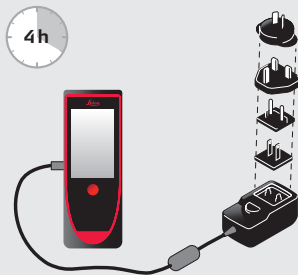

Settings

1 2

- Tilt units
- Distance units
- Beep
- Digital level
- Keypad lock
- Bluetooth® Smart
- Tilt calibration
- Favorites
- Illumination
- Date and Time
- Compass adjustment
- Touch screen
- Offset
- Reset
- Information

Personalized favorites

1 or 2 sec.

3 2 sec.

Operation

1 2 3 2 sec.
ON Measure OFF

Charging