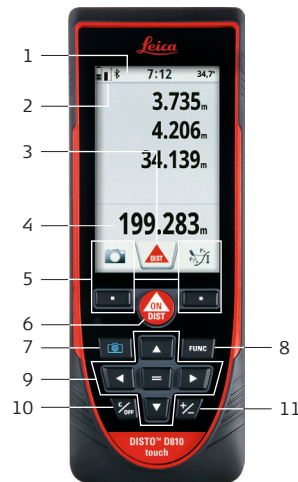

Quick Start

Leica DISTO™ D810 touch

- when it has to be right

Leica
Geosystems